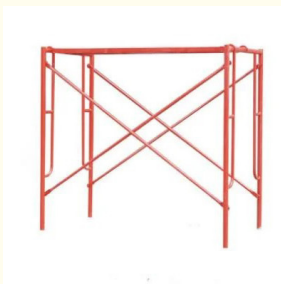

### Product Specification

- Stability: High
- Surface Treatment: Powder Coating
- Easy Installation: Yes
- Cost-effectiveness: Yes
- Color: Steel, Painted Color
- Size: Customized
- Durability: High
- Easy Dismantling: Yes
- Highlight: **Easy Stage Lighting Scaffolding Structure, Walk Through Frame Scaffolding Structure, America Scaffolding Structure**

### Product Description:

Frame System Scaffolding is a high-quality h frame scaffolding system that offers excellent flexibility and durability. It is surface-treated with powder coating to ensure maximum corrosion resistance and aesthetic appeal. It is easy to install and can be customized to fit different sizes. This h frame scaffolding system is ideal for construction, renovation, and maintenance projects due to its high flexibility and durability. It is designed to meet the safety standards of the scaffolding industry and is the perfect choice for any professional or DIYer looking for a reliable and robust scaffolding frame system.