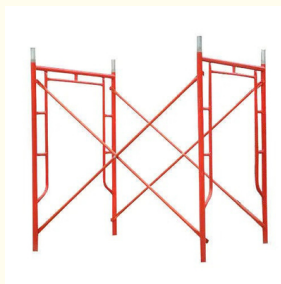

### Basic Information

- Place of Origin: China
- Brand Name: Bythai
- Model Number: BT04

### Product Specification

- Stability: High
- Surface Treatment: Powder Coating
- Easy Installation: Yes
- Cost-effectiveness: Yes
- Color: Steel, Painted Color
- Size: Customized
- Durability: High
- Easy Dismantling: Yes
- Highlight: **Easy Stage Lighting Scaffolding Structure, Walk Through Frame Scaffolding Structure, America Scaffolding Structure**

### More Images

### Product Description:

Frame System Scaffolding is a high-quality h frame scaffolding system that offers excellent flexibility and durability. It is surface-treated with powder coating to ensure maximum corrosion resistance and aesthetic appeal. It is easy to install and can be customized to fit different sizes. This h frame scaffolding system is ideal for construction, renovation, and maintenance projects due to its high flexibility and durability. It is designed to meet the safety standards of the scaffolding industry and is the perfect choice for any professional or DIYer looking for a reliable and robust scaffolding frame system.